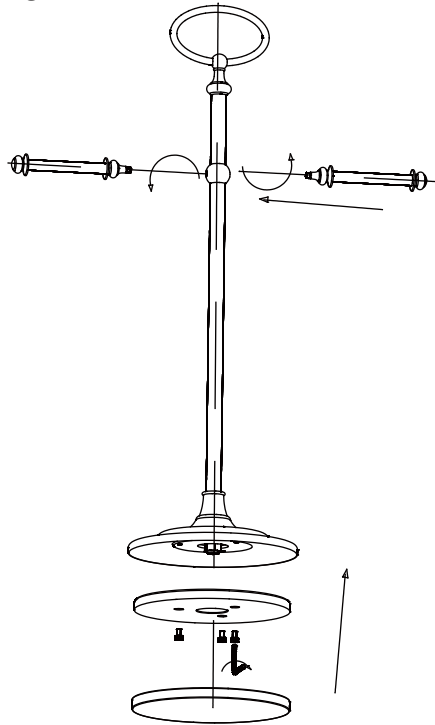

ARCA42 NKL
ARCA42 CHR

Arcade freestanding triple
towel rail stand

ARCA43 NKL
ARCA43 CHR

INSTALLATION INSTRUCTIONS

FUTURE CARE

Please read these instructions carefully and keep in a safe place for future reference.
The product is 100% brass nickel/chrome plated with polished stainless steel screws.
The product should only be cleaned with soapy water, and dried with a soft towel.

INSTALLATION INSTRUCTIONS

Please follow the diagrams to install the freestanding accessory

Arcade freestanding paper roll
& china brush holder

ARCA41 NKL
ARCA41 CHR

INSTALLATION INSTRUCTIONS

Please follow the diagrams to install the freestanding accessory.

Arcade freestanding double
paper roll holder

ARCA42 NKL
ARCA42 CHR

INSTALLATION INSTRUCTIONS

Please follow the diagrams to install the freestanding accessory

Arcade freestanding triple
towel rail stand

ARCA43 NKL
ARCA43 CHR