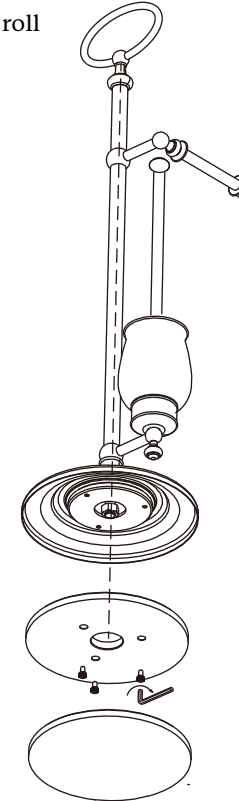

ARCA42 NKL
ARCA42 CHR

Arcade freestanding triple
towel rail stand

ARCA43 NKL
ARCA43 CHR

INSTALLATION INSTRUCTIONS

FUTURE CARE

Please read these instructions carefully and keep in a safe place for future reference.
The product is 100% brass nickel/chrome plated with polished stainless steel screws.
The product should only be cleaned with soapy water, and dried with a soft towel.

INSTALLATION INSTRUCTIONS

Please follow the diagrams to install the freestanding accessory

Arcade freestanding paper roll
& china brush holder

ARCA41 NKL
ARCA41 CHR

INSTALLATION INSTRUCTIONS

Please follow the diagrams to install the freestanding accessory.