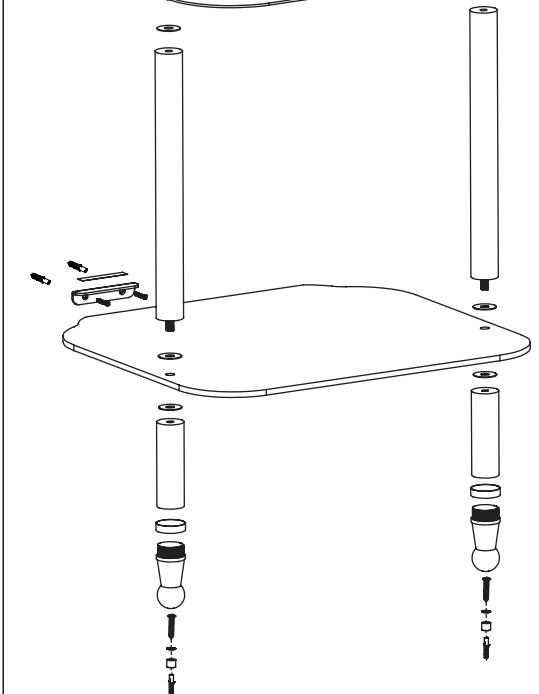

# ARCADE™

Arcade floor stand for 600mm basin inc glass shelf  
 Arcade floor stand for 900mm basin inc glass shelf  
 Arcade floor stand for 1200mm double basin inc glass shelf

ARC22  
 ARC23  
 ARC24

## Parts supplied:

3mm Allen Key x 1

## Additional Parts:

1 x (ARC23,ARC24)

1 x (ARC24)