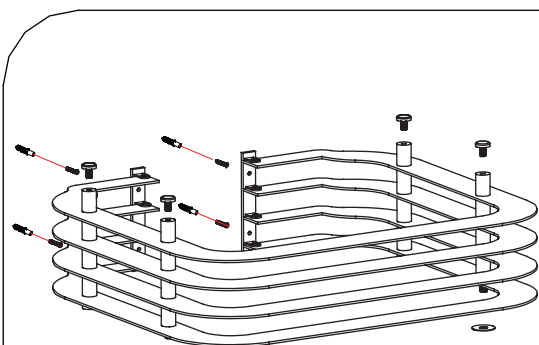

# ARCADE™

Arcade floor stand for 600mm basin inc glass shelf  
 Arcade floor stand for 900mm basin inc glass shelf  
 Arcade floor stand for 1200mm double basin inc glass shelf

ARC22  
 ARC23  
 ARC24

## Parts supplied:

3mm Allen Key x 1

## Additional Parts:

1 x (ARC23,ARC24)

1 x (ARC24)